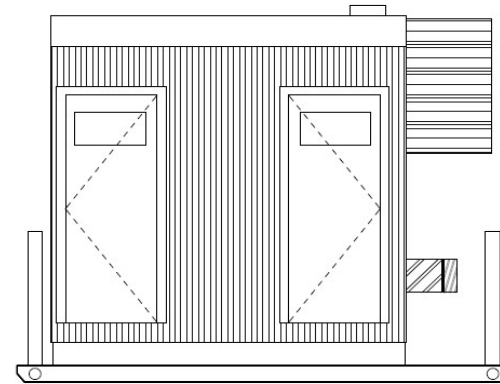

# Four Stall Wash Car

① SALES PLAN  
3/8" = 1'-0"

② SOUTH ELEVATION  
3/8" = 1'-0"

- 14' x 8' including Skid - ability to be hauled with rig moving equipment – 9000 lbs
- 10' x 8' building (60 Sq. feet interior space)
- 4 ½ x 3 ½ foot cubicles (15 sq. feet)
- 300 gallons of water & sewer capacity
- No power hook up necessary