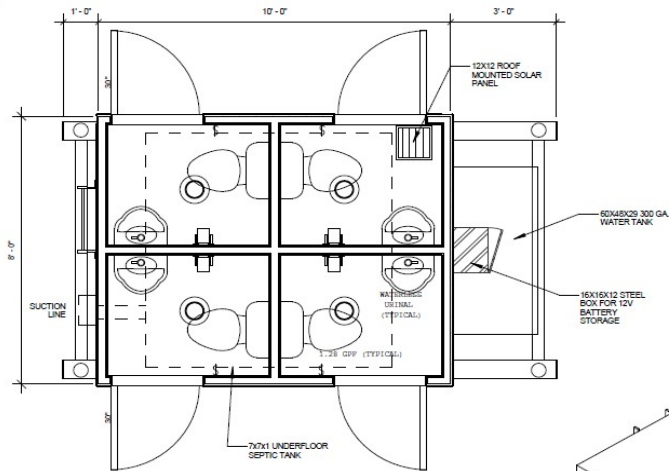

# Four Stall Wash Car

① SALES PLAN  
3/8" = 1'-0"

② SOUTH ELEVATION  
3/8" = 1'-0"

- 14' x 8' including Skid - ability to be hauled with rig moving equipment – 9000 lbs
- 10' x 8' building (60 Sq. feet interior space)
- 4 ½ x 3 ½ foot cubicles (15 sq. feet)
- 300 gallons of water & sewer capacity
- No power hook up necessary