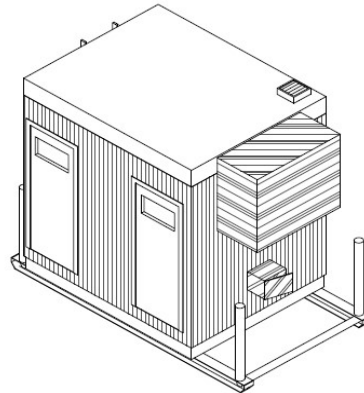

# Four Stall Wash Car

① SALES PLAN  
3/8" = 1'-0"

② SOUTH ELEVATION  
3/8" = 1'-0"

- 14' x 8' including Skid - ability to be hauled with rig moving equipment – 9000 lbs
- 10' x 8' building (60 Sq. feet interior space)
- 4 ½ x 3 ½ foot cubicles (15 sq. feet)
- 300 gallons of water & sewer capacity
- No power hook up necessary