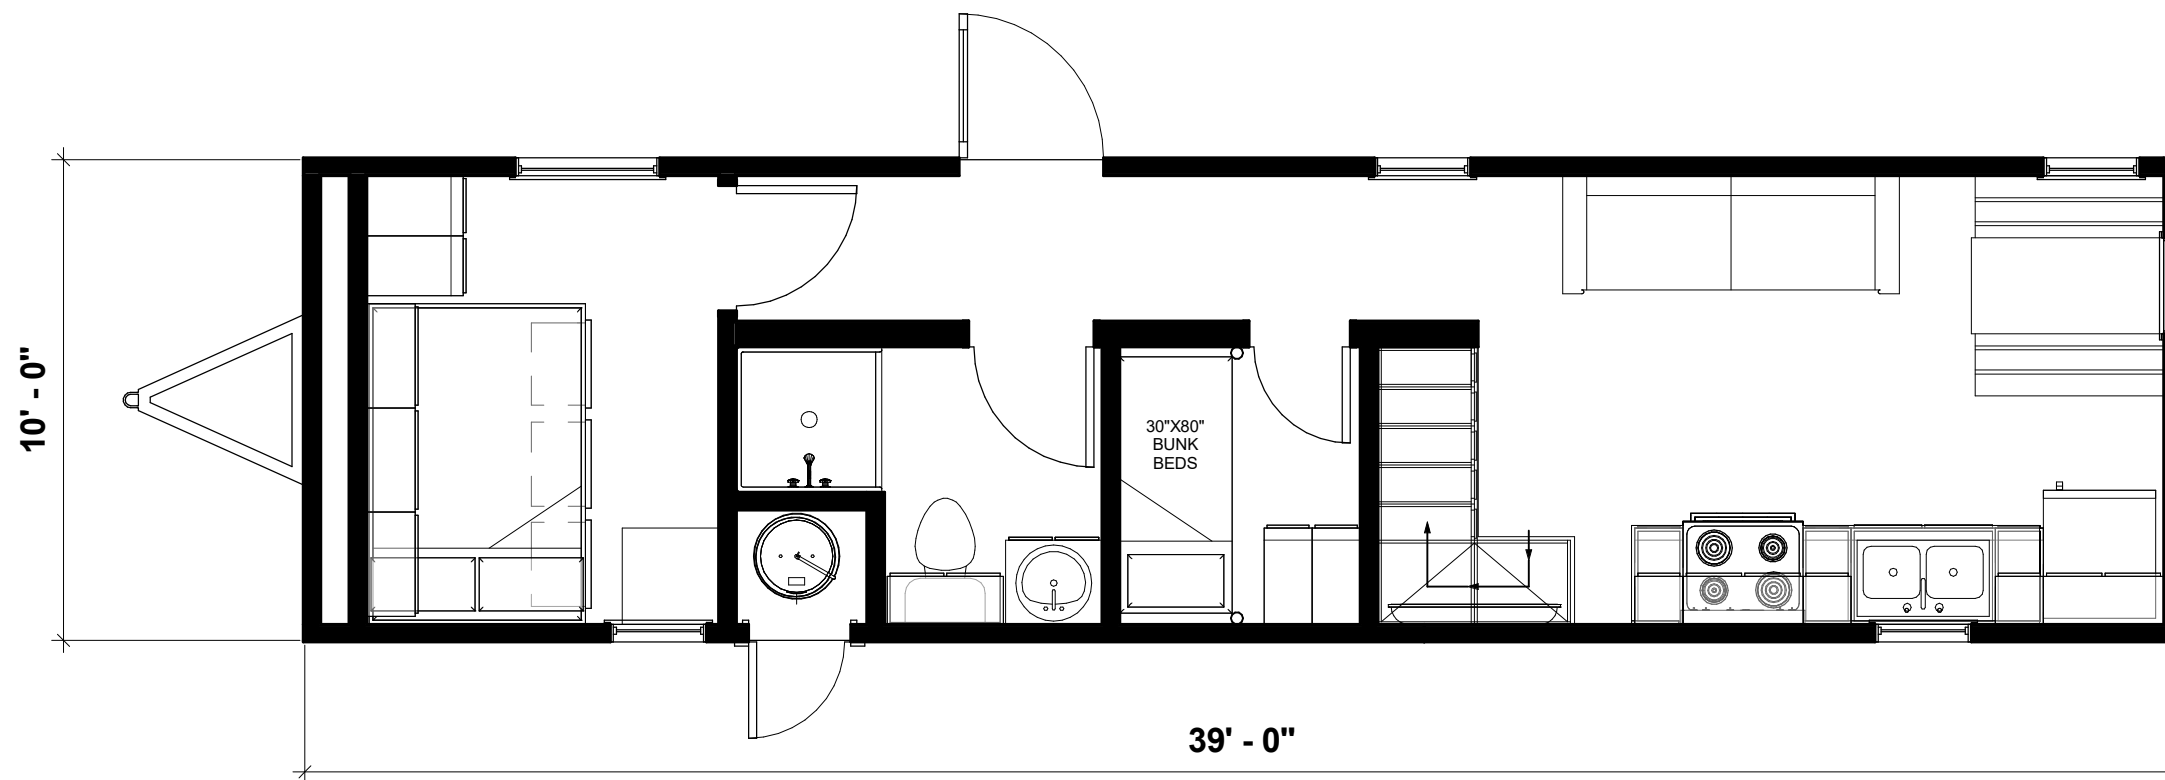

LOFT LEVEL

MAIN LEVEL

10' X 39' TINY HOUSE (SLEEPS 6)

britco