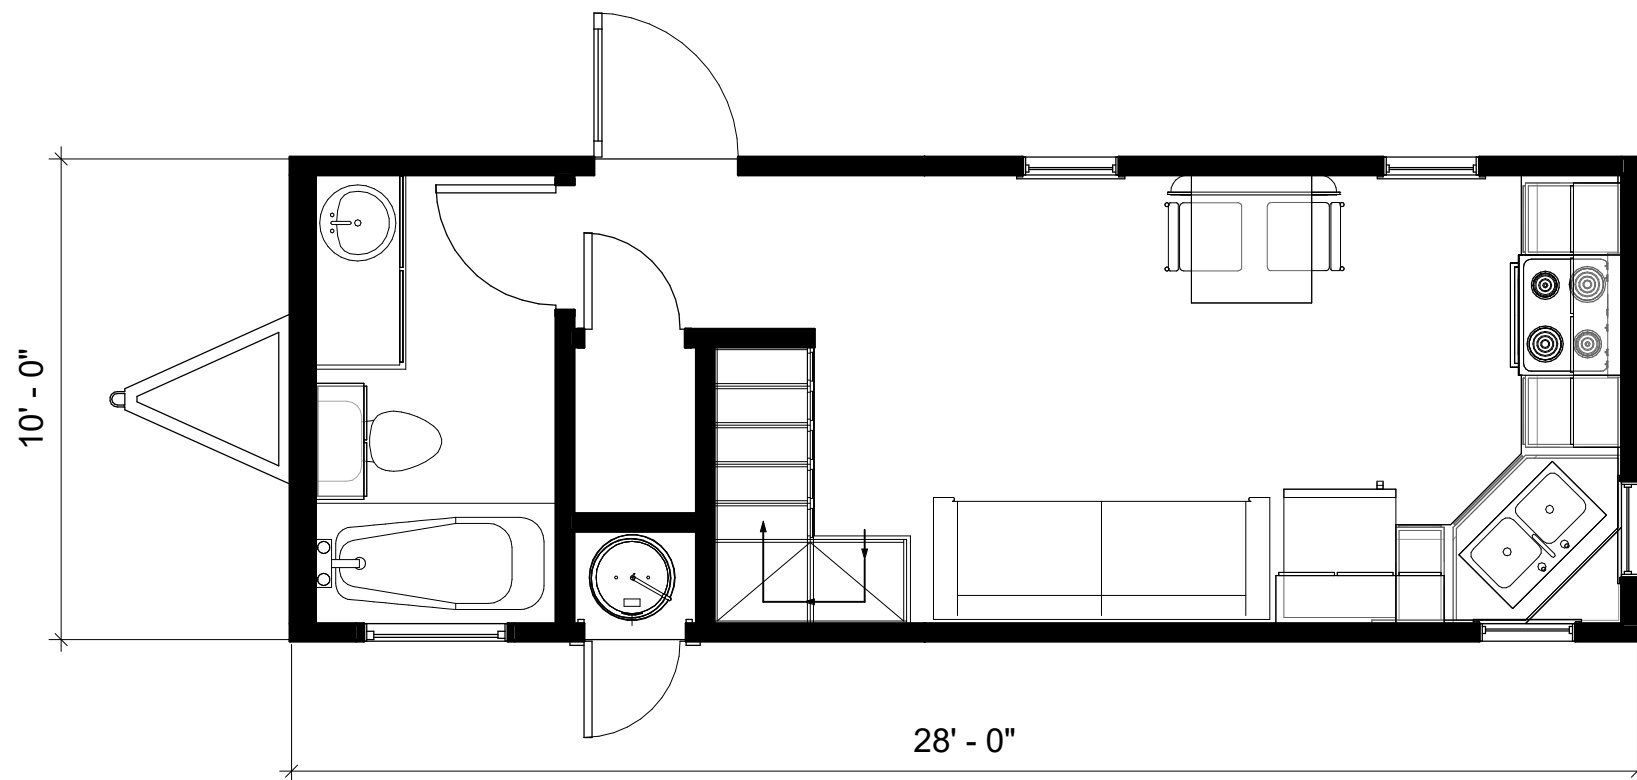

LOFT LEVEL

MAIN LEVEL

10' X 28' TINY HOUSE