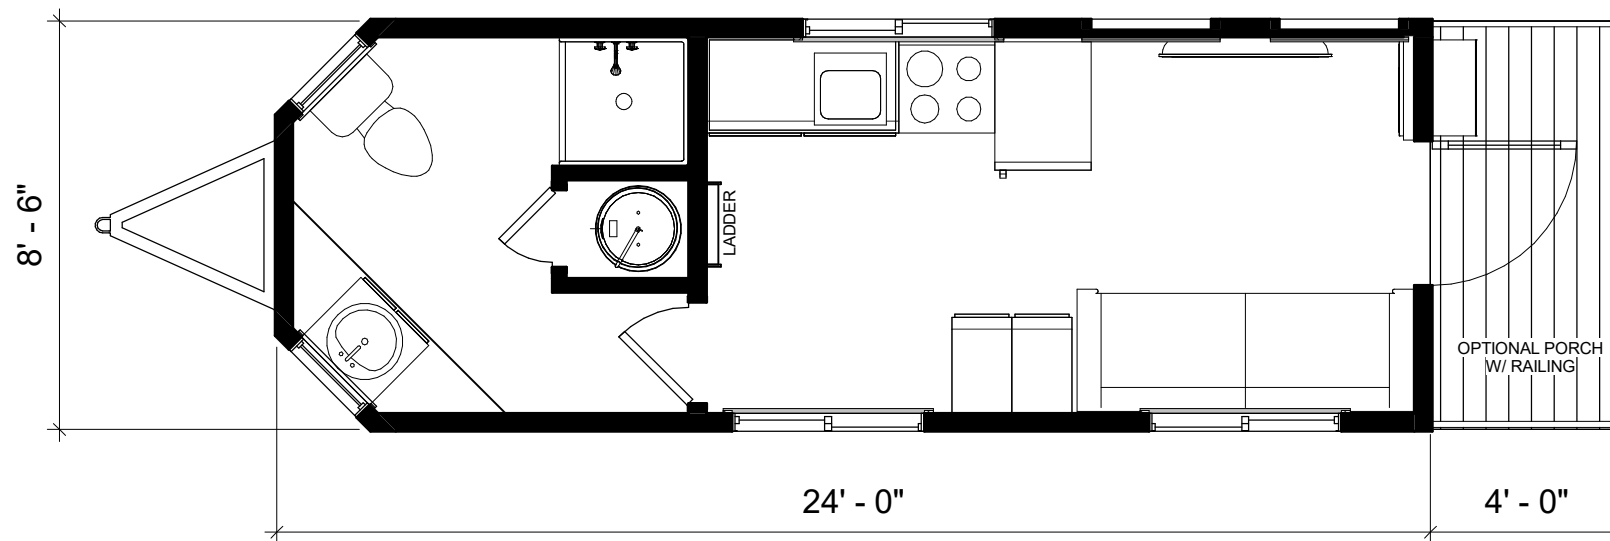

LOFT LEVEL

MAIN LEVEL

8.5' X 24' TINY HOUSE w/ OPTIONAL PORCH

britco